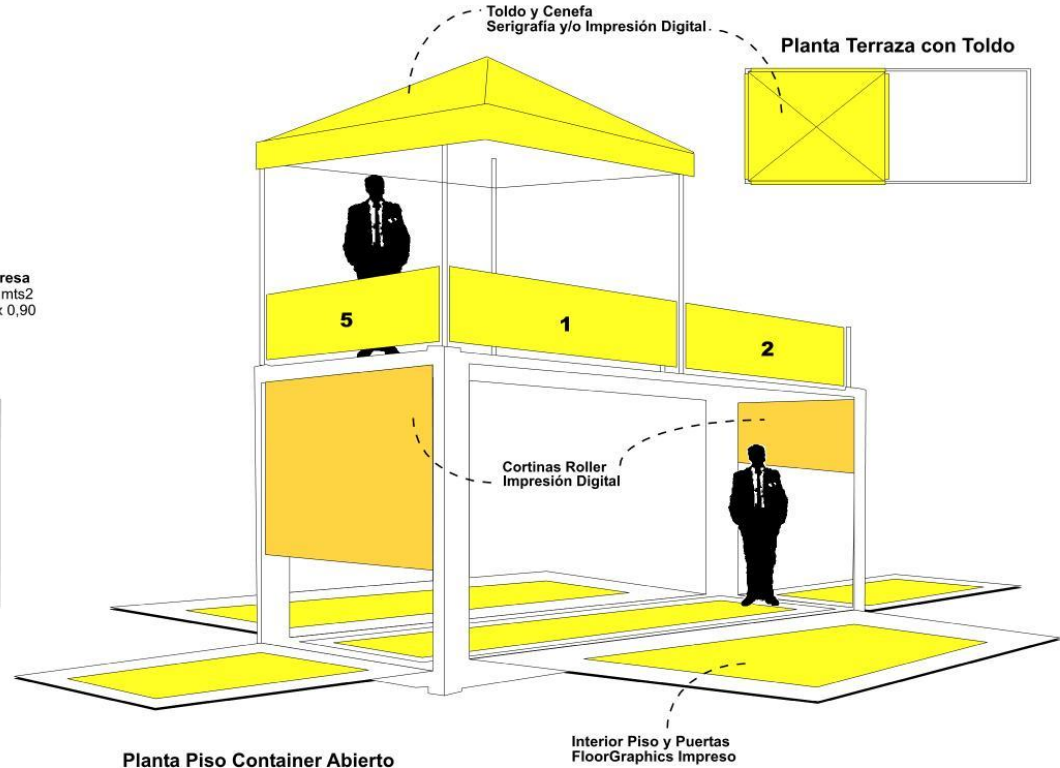

A cinematic image of Earth from space, showing the curvature of the planet and a bright sun in the upper center. The word "CONTAINERS" is written in a metallic, stylized font across the bottom of the image.

CONTAINERS

The image features a dark, atmospheric space scene. At the top center, a bright sun or star emits a powerful glow, creating a lens flare effect with several thin, radiating lines. Below the sun, the curved horizon of the Earth is visible, showing blue oceans and white clouds. The word "CONTAINERS" is prominently displayed in the lower half of the frame. The text is rendered in a bold, metallic, three-dimensional font with a weathered, industrial appearance. The letters are a light blue-grey color with darker shading to give them depth. The overall aesthetic is high-tech and cinematic, suggesting a theme of global logistics or space exploration.

CONTAINERS
TRANSFORMERS

**CONTAINERS
TRANSFORMERS**

Uso de Container sobre terreno

**CONTAINERS
TRANSFORMERS**

Uso de Container sobre camión

**CONTAINERS
TRANSFORMERS**

**CONTAINERS
TRANSFORMERS**

Plano de superficies

Plano de Superficies

Diagrama de aplicación de publicidad

Equipamiento y accesorios

**CONTAINERS
TRANSFORMERS**