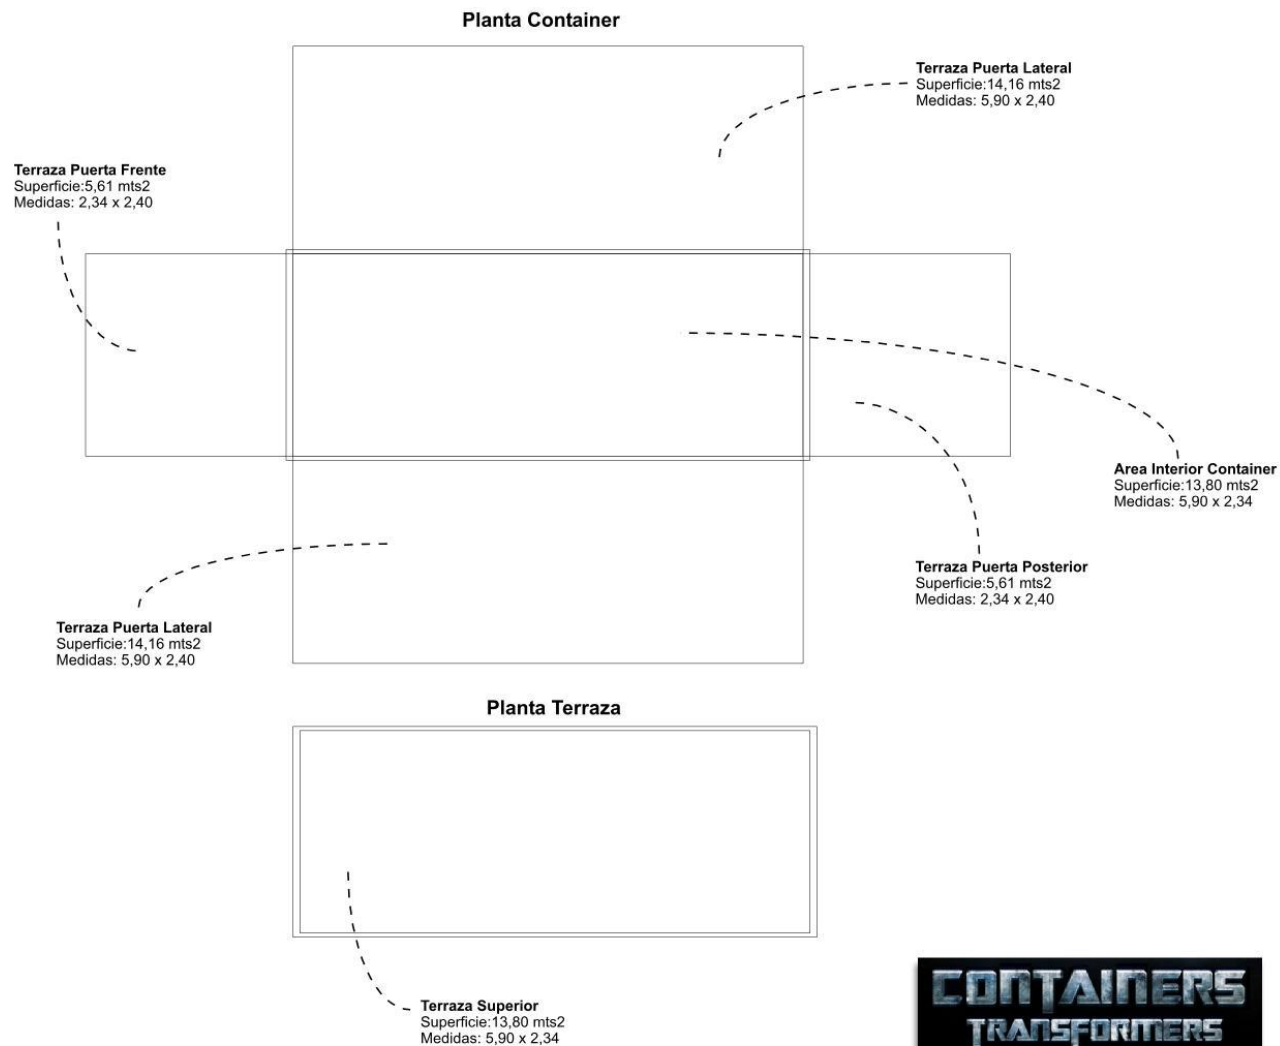

A cinematic image of Earth from space, showing the curvature of the planet and a bright sun in the upper center. The word "CONTAINERS" is written in a metallic, stylized font across the bottom of the image.

CONTAINERS

The image features a dark, atmospheric space scene. At the top center, a bright sun or star emits a powerful glow, creating a lens flare effect with several thin, radiating lines. Below the sun, the curved horizon of the Earth is visible, showing blue oceans and white clouds. The word "CONTAINERS" is prominently displayed in the lower half of the frame. The text is rendered in a bold, metallic, three-dimensional font with a weathered, industrial appearance. The letters are a light blue-grey color with darker shading to give them depth. The overall aesthetic is high-tech and cinematic, suggesting a theme of global logistics or space exploration.

CONTAINERS
TRANSFORMERS

**CONTAINERS
TRANSFORMERS**

Uso de Container sobre terreno

**CONTAINERS
TRANSFORMERS**

Uso de Container sobre camión

**CONTAINERS
TRANSFORMERS**

**CONTAINERS
TRANSFORMERS**

Plano de superficies

Plano de Superficies

Diagrama de aplicación de publicidad

Equipamiento y accesorios

**CONTAINERS
TRANSFORMERS**